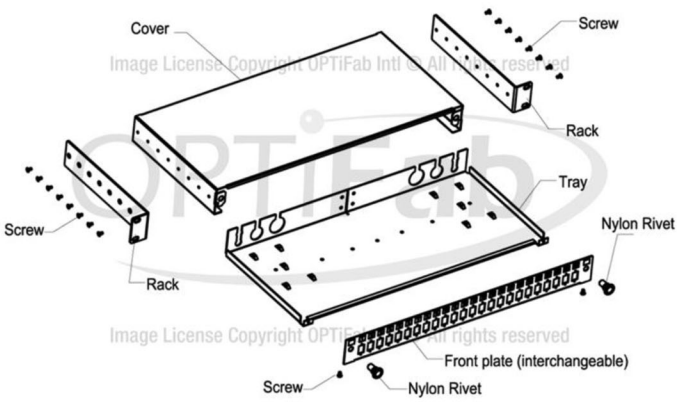

The panel's lower tray features punched screw holes for securing our fibre management trays, and pressed loops for securing fibre in place.

The panel is constructed from cold-rolled steel, and finished with a durable and aesthetic matte-black powder-coating. Other finished such as grey powder-coat and natural stainless steel are also available.

FEATURES

- Interchangeable face plate with hidden screws on base.
- ST, FC, SC-Simplex, SC-Duplex, LC-Duplex, LC-Quad.
- Minimum Fibre Capacity = 24.
- Maximum Fibre Capacity equal to 96-Fibres (LC-Quad).
- Fixed and Sliding configurations.
- Colour Finish – Black, RAL 9005.
- RoHS Compliant.
- Operating Temperature to -25 Celsius to +40 Celsius.
- Weight 2.59KG.
- Supplied with fibre-management kit

SPECIFICATIONS	
Compatible adapters	24x LC Duplex/SC Simplex/MTRJ
19 inch rack fitting	1U
Weight (empty)	1.9kg
Weight (packaged)	2.5kg
Cable Entry	4x 20mm, 2x 10mm
IP Rating	IP20
Material	16 gauge cold-rolled steel
Dimensions (panel only)	W: 424mm; H:44mm; D: 222mm

ADDITIONAL IMAGES

Front Plate

LC duplex / SC simplex / MTRJ

Ordering Information

PANEL STYLE		ADAPTOR HOLES		ADAPTOR TYPE		MODE		NUMBER OF ADAPTORS		ADAPTOR STYLE	
SLIDING	PS	12	12	LC	LC	MM	M	2	2	SIMPLEX	S
FIXED	PF	24	24	LC/APC	LCA	SM	S	4	4	DUPLEX	D
		36	36	SC	SC			6	6	QUAD	Q
		48	48	SC/APC	SCA			8	8		
		XX	SPECIFY	ST	ST			12	12		
				FC	FC			16	16		
				MTRJ	MJ			24	24		
				E2000	E2			36	36		
				E2000/APC	E2A			48	48		
								XX	SPECIFY		