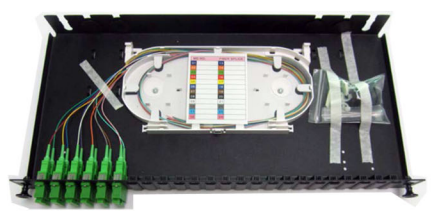

Ordering Information

PANEL STYLE		ADAPTOR HOLES		ADAPTOR TYPE		MODE		NUMBER OF ADAPTORS		ADAPTOR STYLE	
SLIDING	PS	12	12	LC	LC	MM	M	2	2	SIMPLEX	S
FIXED	PF	24	24	LC/APC	LCA	SM	S	4	4	DUPLEX	D
		36	36	SC	SC			6	6	QUAD	Q
		48	48	SC/APC	SCA			8	8		
		XX	SPECIFY	ST	ST			12	12		
				FC	FC			16	16		
				MTRJ	MJ			24	24		
				E2000	E2			36	36		
				E2000/APC	E2A			48	48		
								XX	SPECIFY		

Sample Part Number

PS   24   LC   5   24   D

PS24LC524D

Sliding Drawer Panel Loaded With 24 Duplex LC Singlemods Adaptors (48 Fibres)