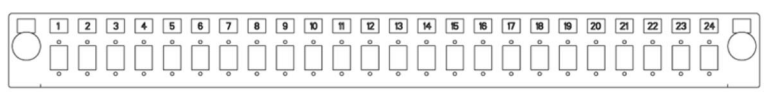

The panel's lower tray features punched screw holes for securing our fibre management trays, and pressed loops for securing fibre in place.

The panel is constructed from cold-rolled steel, and finished with a durable and aesthetic matte-black powder-coating. Other finished such as grey powder-coat and natural stainless steel are also available.

FEATURES

- Interchangeable face plate with hidden screws on base.
- ST, FC, SC-Simplex, SC-Duplex, LC-Duplex, LC-Quad.
- Minimum Fibre Capacity = 24.
- Maximum Fibre Capacity equal to 96-Fibres (LC-Quad).
- Fixed and Sliding configurations.
- Colour Finish – Black, RAL 9005.
- RoHS Compliant.
- Operating Temperature to -25 Celsius to +40 Celsius.
- Weight 2.59KG.
- Supplied with fibre-management kit

SPECIFICATIONS	
Compatible adapters	24x LC Duplex/SC Simplex/MTRJ
19 inch rack fitting	1U
Weight (empty)	1.9kg
Weight (packaged)	2.5kg
Cable Entry	4x 20mm, 2x 10mm
IP Rating	IP20
Material	16 gauge cold-rolled steel
Dimensions (panel only)	W: 424mm; H:44mm; D: 222mm

ADDITIONAL IMAGES

Front Plate

LC duplex / SC simplex / MTRJ

Ordering Information

PANEL STYLE		ADAPTOR HOLES		ADAPTOR TYPE		MODE		NUMBER OF ADAPTORS		ADAPTOR STYLE	
SLIDING	PS	12	12	LC	LC	MM	M	2	2	SIMPLEX	S
FIXED	PF	24	24	LC/APC	LCA	SM	S	4	4	DUPLEX	D
		36	36	SC	SC			6	6	QUAD	Q
		48	48	SC/APC	SCA			8	8		
		XX	SPECIFY	ST	ST			12	12		
				FC	FC			16	16		
				MTRJ	MJ			24	24		
				E2000	E2			36	36		
				E2000/APC	E2A			48	48		
								XX	SPECIFY		